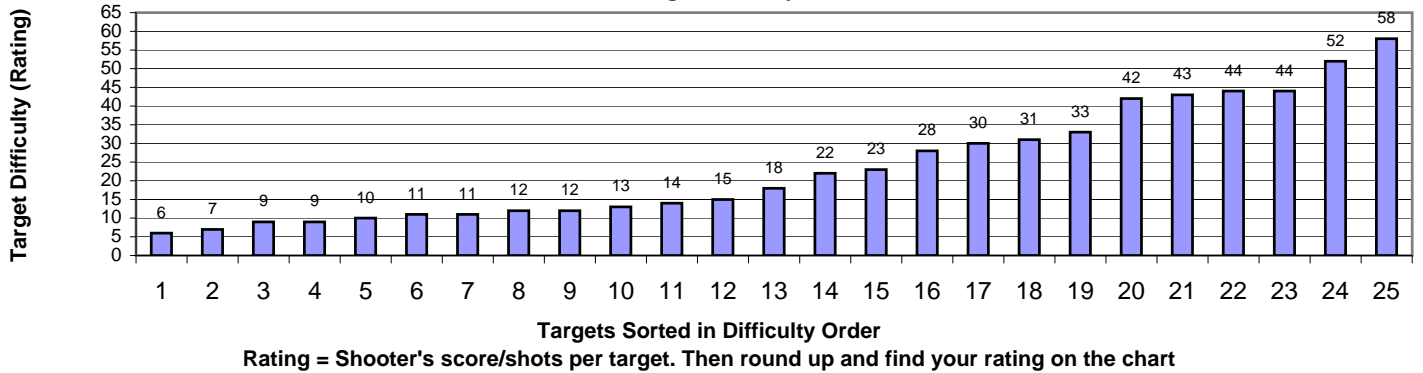

Course Sorted Target Difficulty Distribution