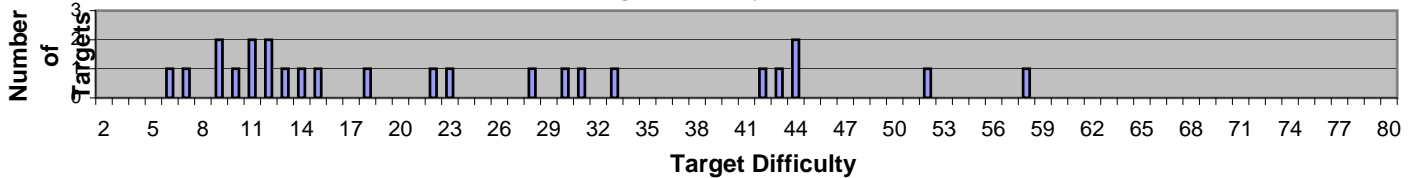

Hunter PCP Class

Name	Score	%	Rating	Gun	Optics	Pellet	Grains	Velocity	FTLBs	75YD
Thomas, Glenn	37	74%	33	Marauder	Leapers 6-24x56	JSB	10.34	880	17.8	2X
Schaefer, Harold	32	64%	28	Gamo Dynamax	MTC Mamba Lite 3-12	Baracuda	10.6	890	18.6	1X
Wade, Thomas	26	52%	18	Marauder	Leapers 3-12	AA FT	8.4	785	11.5	
Eroh, John	24	48%	15	AA S500 Extra FAC	Aeon 6-24	JSB	10.34	880	17.8	

Hunter Piston Class

Name	Score	%	Rating	Gun	Optics	Pellet	Grains	Velocity	FTLBs	75YD
Shirhall, Greg	35	70%	31	TX200	Bushnell 6-24x40	AA FT	8.4	790	11.6	
Brewer, Peg	18	36%	12	HW97K	Aeon 8-32	JSB	8.4			
Brewer, Eric	17	34%	12	Diana 54	Aeon 8-32	JSB	7.9			

Unlimited Class

Name	Score	%	Rating	Gun	Optics	Pellet	Grains	Velocity	FTLBs	75YD
Apelles, Hans	32	64%	28	Crosman 1720R	Leupold Comp 35	JSB	8.4	770	11.1	2X

Junior Class

Name	Score	%	Rating	Gun	Optics	Pellet	Grains	Velocity	FTLBs	75YD
Thomas, Spencer	19	38%	13	Gamo CFX	Centerpoint 4-16x56	CPL	7.9			

BB99 (Break Barrel under 9 FTLBs under 9 LBS)

Name	Score	%	Rating	Gun	Optics	Pellet	Grains	Velocity	FTLBs	75YD
Apelles, Ray	35	70%	31	HW30	Bushnell 8-32x40	JSB	8.4	674	8.5	

Match Stats

Average Yards	29	Average Difficulty	24
Median Yards	24	Median Difficulty	18
Minimum Yards	8	Min Difficulty	6
Maximum Yards	55	Max Difficulty	58
Stand Dev Yards	18	Standard Dev Diff	16

Weather: A bright day with interesting shadows, a slight changing breeze, mild temperatures yielding a beautiful spring day

Courses Target Difficulty Distribution