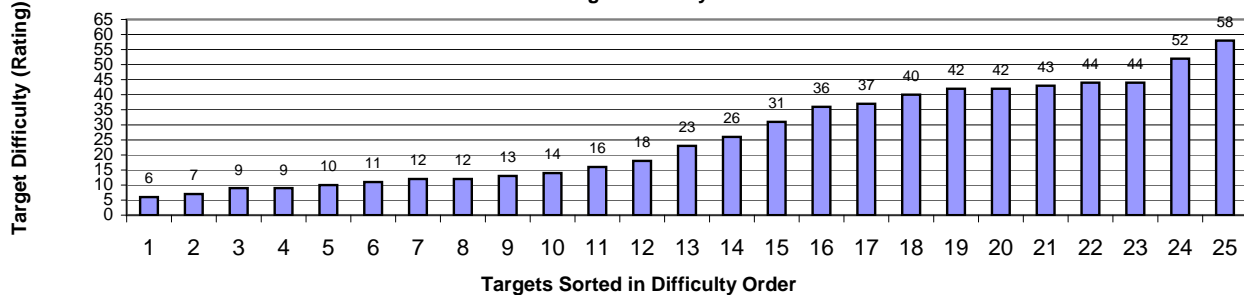

Course Sorted Target Difficulty Distribution