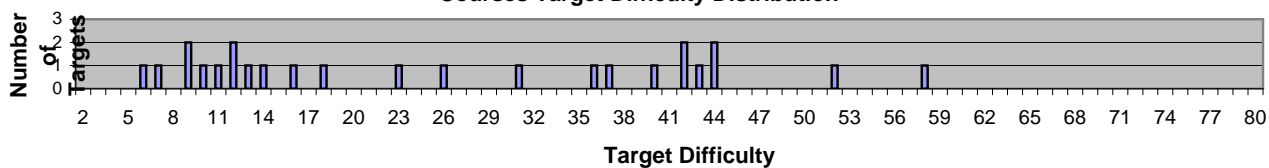

Hunter Piston Class

Name	Score	%	Rating	Gun	Optics	Pellet	Grains	Velocity	FTLBs	75YD
Kunkle, Kevin	34	68%	37	Walther LGU	Sightron 12X	JSB Exact	8.4	780	11.4	
Shirhall, Greg	31	62%	36	TX200	Bushnell 6-24x40	JSB Exact	8.4	740	10.2	
Manktelow, Paul	28	56%	26	TX200	Hawke 3-12x40	AA FT	8.4	870	14.1	
Brewer, Eric	24	48%	18	TX200	Sightron 10-40	JSB Exact	8.4	805	12.1	
Wilcox, Jim	16	32%	12	TX200	Centerpoint 4-16x56	JSB Express	7.87	822	11.8	

Unlimited Class

Name	Score	%	Rating	Gun	Optics	Pellet	Grains	Velocity	FTLBs	75YD
Apelles, Hans	35	70%	40	Crosman 1720T	Leupold Comp 35	AA FT	8.4	750	10.5	

Pistol Class (2,1,0 scoring)

Name	Score	%	K.D.	Gun	Optics	Pellet	Grains	Velocity	FTLBs	75YD
Evans, Craig	58	58%	15	Crosman 1720T	UTG 3-12x44	CPL	7.9	810	11.5	
Thomas, Glenn	52	52%	11	Crosman 1720T	UTG 3-12x44	CPL	7.9	630	7.0	
Bowne, Larry	44	44%	10	IZH46M	Bushnell Banner 4-12	JSB Exact	8.4	440	3.6	

Match Stats

Average Yards	31	Average Difficulty	26
Median Yards	33	Median Difficulty	23
Minimum Yards	10	Min Difficulty	6
Maximum Yards	55	Max Difficulty	58
Stand Dev Yards	20	Standard Dev Diff	17

Weather: Bright sun, mild to average very deceiving varying wind, farely constant temperatures. An absolutely Gorgeous day.

Courses Target Difficulty Distribution