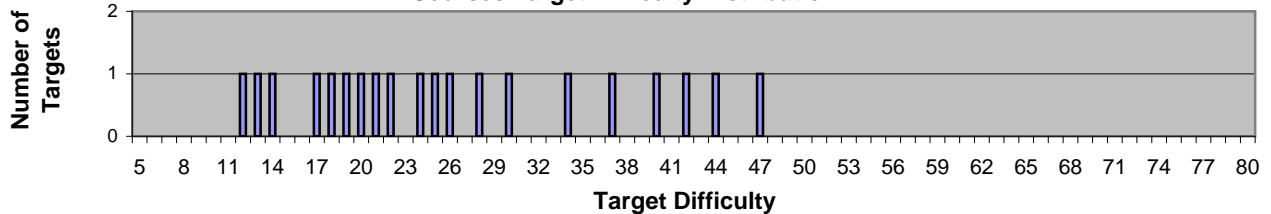

Pistol Class (2,1,0 scoring)

Name	Score	%	Rating	Gun	Optics	Pellet	Grains	Velocity	FTLBs
Larry Bowne	46	58%	18	IZH46M	Trophy 6-18	JSB	8.4	460	3.9

Match Stats

Average Yards	22	Average Difficulty	27
Median Yards	21	Median Difficulty	25
Minimum Yards	10	Min Difficulty	12
Maximum Yards	43	Max Difficulty	47
Stand Dev Yards	13	Standard Dev Diff	16

Weather: Cool, Mild Breeze, Sunny, Warm inside the shooting building.

Courses Target Difficulty Distribution

Course Sorted Target Difficulty Distribution

Targets Sorted in Difficulty Order

Rating = Shooter's score/shots per target. Then round up and find your rating on the chart