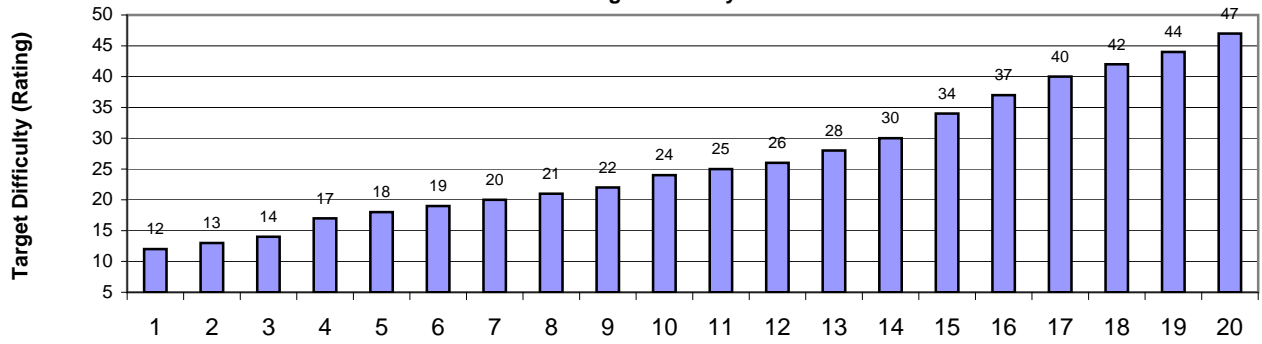

Pistol Class (2,1,0 scoring)

Name	Score	%	Rating	Gun	Optics	Pellet	Grains	Velocity	FTLBs
Larry Bowne	46	58%	18	IZH46M	Trophy 6-18	JSB	8.4	460	3.9

Match Stats

Average Yards	22	Average Difficulty	27
Median Yards	21	Median Difficulty	25
Minimum Yards	10	Min Difficulty	12
Maximum Yards	43	Max Difficulty	47
Stand Dev Yards	13	Standard Dev Diff	16

Weather: Cool, Mild Breeze, Sunny, Warm inside the shooting building.

Courses Target Difficulty Distribution

Course Sorted Target Difficulty Distribution

Targets Sorted in Difficulty Order

Rating = Shooter's score/shots per target. Then round up and find your rating on the chart