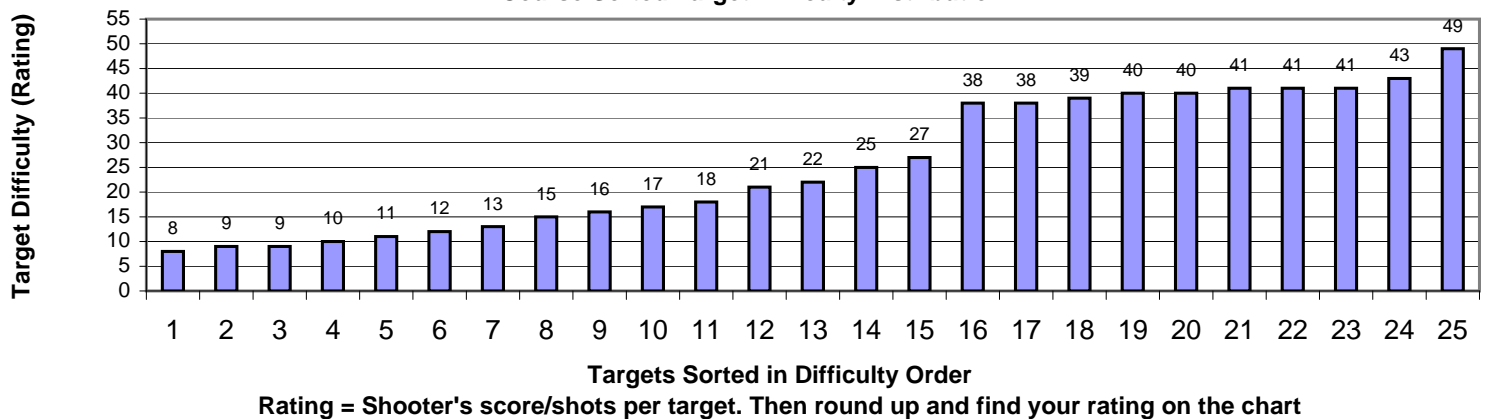

Course Sorted Target Difficulty Distribution