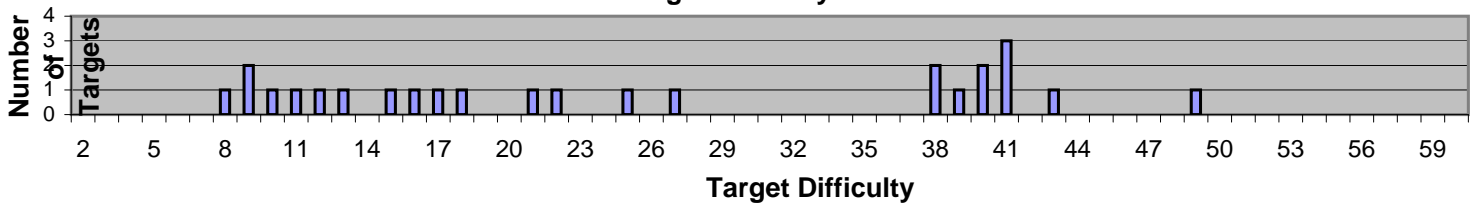

WFTF Piston Class

Name	Score	%	Rating	Gun	Optics	Pellet	Grains	Velocity	FTLBs
Gonzales, Leo	40	80%	40	Walther LGU	Sightron 10-50	JSB Exact	8.4	790	11.6
Thomas, Nathan	39	78%	40	Walther LGU	Sightron 10-50	AA FT	8.4	795	11.8
LaRocca, Jerry	34	68%	38	TX200SR	Bushnell 8-32x40	JSB	8.4	790	11.6
Apelles, Ray DNC	38	76%	40	Diana 54 BullPup	March FX 5-40	AA FT	8.4	780	11.4

Open PCP Class

Name	Score	%	Rating	Gun	Optics	Pellet	Grains	Velocity	FTLBs
Norris, Mike	34	68%	38	Styer Challenge	Sightron 10-50	AA FT	10.3	870	17.3
Thomas, Glenn	32	64%	38	Daystate Wolverine	Nikko Target Master	JSB	10.3		0.0
Apelles, Hans	26	52%	22	Crosman 1720R	Leupold Comp 35	AA FT	8.4	840	13.2
Moses Taylor, Dale	4	8%	9	QB78 PCP	Blazer 8-32x40	AA FT	8.4	785	11.5

Hunter PCP Class

Name	Score	%	Rating	Gun	Optics	Pellet	Grains	Velocity	FTLBs
Eroh, John	34	68%	38	AA S500	Sightron SIII	AA FT	10.3	885	17.9
Wade, Thomas	29	58%	27	Crosman 1720T	Hawke 3-12x50	AA FT	8.4	800	11.9
Provenzano, Michael	22	44%	18	Brocock Bantam	Monstrum FFP 14x	JSB	10.34	900	18.6

Match Stats

Average Yards	30	Average Difficulty	26	Windy Average Diff	31
Median Yards	32	Median Difficulty	22	Windy Median Diff	28
Minimum Yards	10	Min Difficulty	8	Windy Min Diff	10
Maximum Yards	55	Max Difficulty	49	Windy Max Diff	56
Stand Dev Yards	20	Standard Dev Diff	17	Windy Stand Dev Diff	20

Weather: example.... Misting rain, Wind 2 mph gusting to 10 mph, Overcast, overall dark conditions

Courses Target Difficulty Distribution