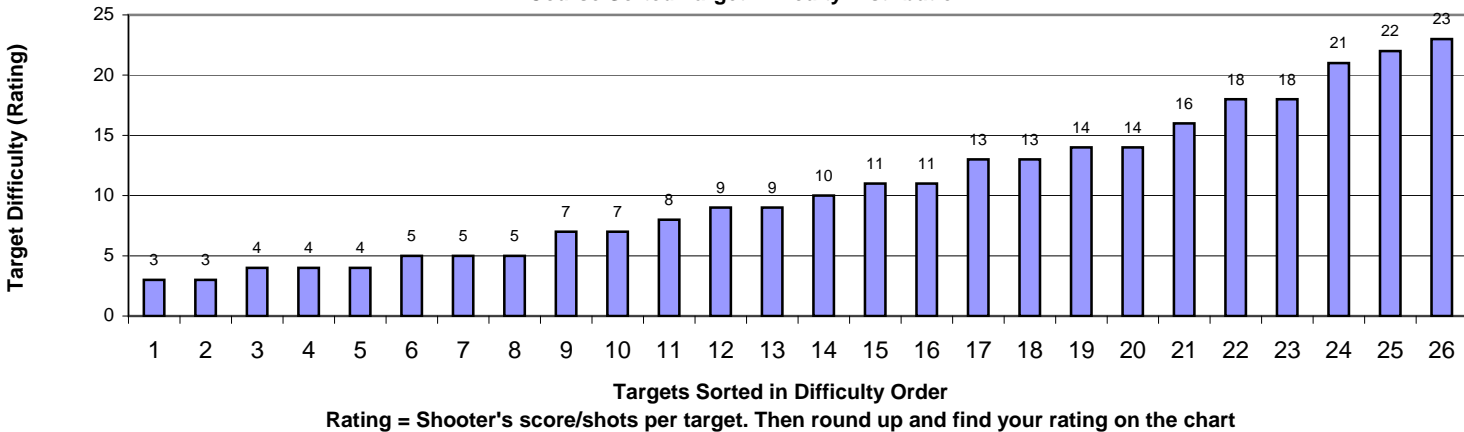

Name	Score	%	Knock Downs	Gun	Optics	Pellet	Grains	Velocity	FTLBs
Ruf, Veronika	52	50%	10	Crosman 2300S	Peep Sights	Crosman	7.9		

Match Stats			
Average Yards	17	Average Difficulty	11
Median Yards	15	Median Difficulty	10
Minimum Yards	7	Min Difficulty	3
Maximum Yards	33	Max Difficulty	23
Stand Dev Yards	10	Standard Dev Diff	7

Weather: Hot around 90 degrees, a bit humid, a slight breeze kept it barable below the full overhead canopy. An overall beautiful day.

Courses Target Difficulty Distribution

Course Sorted Target Difficulty Distribution