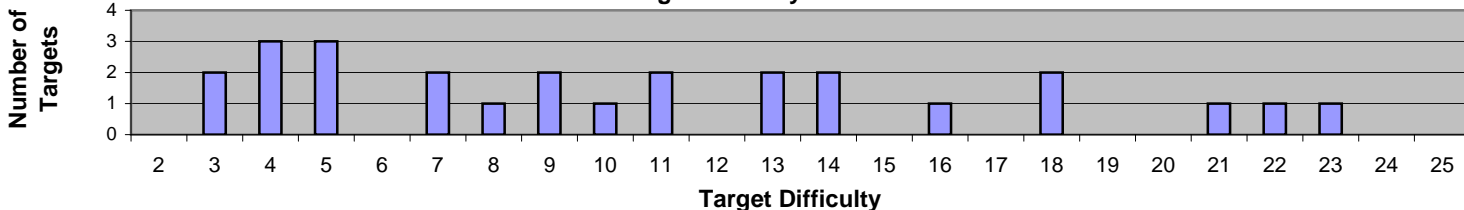

Pistol Class Non-Magnified Standing (2,1,0 scoring)

Name	Score	%	Knock Downs	Gun	Optics	Pellet	Grains	Velocity	FTLBs
Holland, Tom	63	61%	15	IZH46M	Open Sights	JSB Exact RS	7.33	482	3.8
Shirhall, Pat	53	51%	10	Crosman 2240	Bushnell Red Dot	Premiers.22	14.3	536	9.1
Monetti, Fred	52	50%	10	Walther CPM	Open Sights	RWS	7		
Medina, Hector	49	47%	8	Steyr LP10	Open Sights	Crosman	7.9		
Apelles, Ray DNC	77	74%	27	Crosman Silhouette	Millett SP1 Red Dot	CPH	10.5	590	8.1
Apelles, Hans DNC	54	52%	11	Crosman PCP Pistol Prototype	Hawke RD25 Red Dot	CPH	10.5	590	8.1

Pistol Class Magnified Free Style (2,1,0 scoring)

Name	Score	%	Knock Downs	Gun	Optics	Pellet	Grains	Velocity	FTLBs
Schaefer, Harold	76	73%	27	Crosman Custum 2400	Tech Force 4X	JSB Exact	8.4	630	7.4

Pistol Class Non-Magnified Free Style (2,1,0 scoring)

Name	Score	%	Knock Downs	Gun	Optics	Pellet	Grains	Velocity	FTLBs
Ruf, Veronika	52	50%	10	Crosman 2300S	Peep Sights	Crosman	7.9		

Match Stats			
Average Yards	17	Average Difficulty	11
Median Yards	15	Median Difficulty	10
Minimum Yards	7	Min Difficulty	3
Maximum Yards	33	Max Difficulty	23
Stand Dev Yards	10	Standard Dev Diff	7

Weather: Hot around 90 degrees, a bit humid, a slight breeze kept it barable below the full overhead canopy. An overall beautiful day.

Courses Target Difficulty Distribution