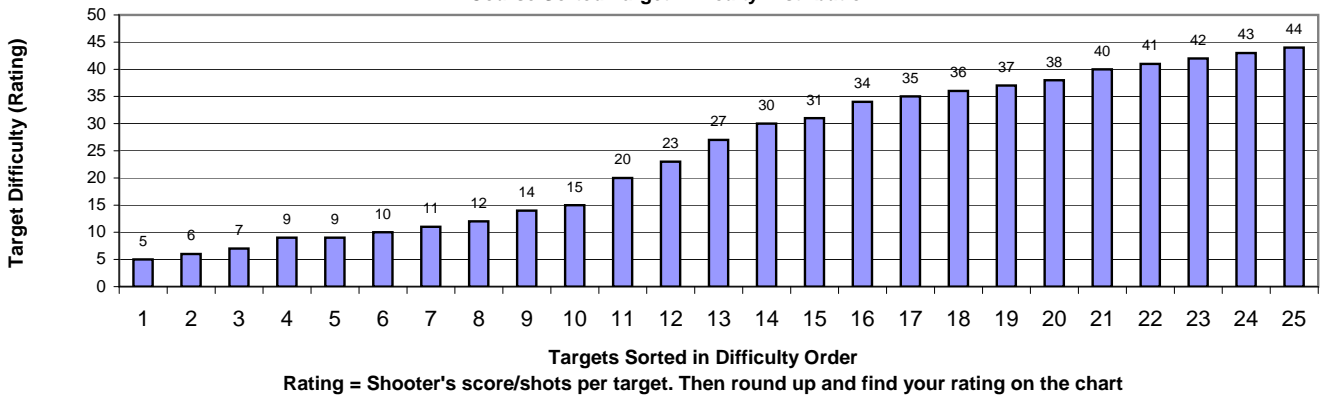

Course Sorted Target Difficulty Distribution