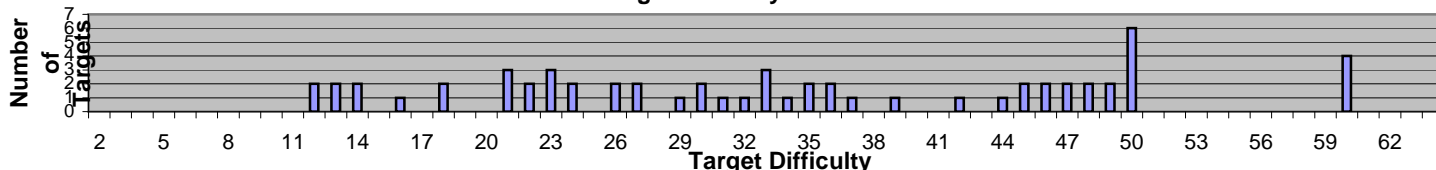

Pistol Class

Name	Day 1	Day 2	Score	%	Rating	Gun	Optics	Pellet	Grains	Velocity	FTLBs
Thomas, Glenn	12	15	27	11%		Crosman 1720T	UTG 3-12x44	AA FT	8.4	735	10.1

Match Stats

Average Yards	33	Average Difficulty	34
Median Yards	35	Median Difficulty	33
Minimum Yards	10	Min Difficulty	12
Maximum Yards	55	Max Difficulty	60
Stand Dev Yards	20	Standard Dev Diff	19

Weather: Mild breezes both days, less on Sunday. Sunny on Saturday. Rainy on Sunday without down pours.

Courses Target Difficulty Distribution

Course Sorted Target Difficulty Distribution

Rating = Shooter's score/shots per target. Then round up and find your rating on the chart