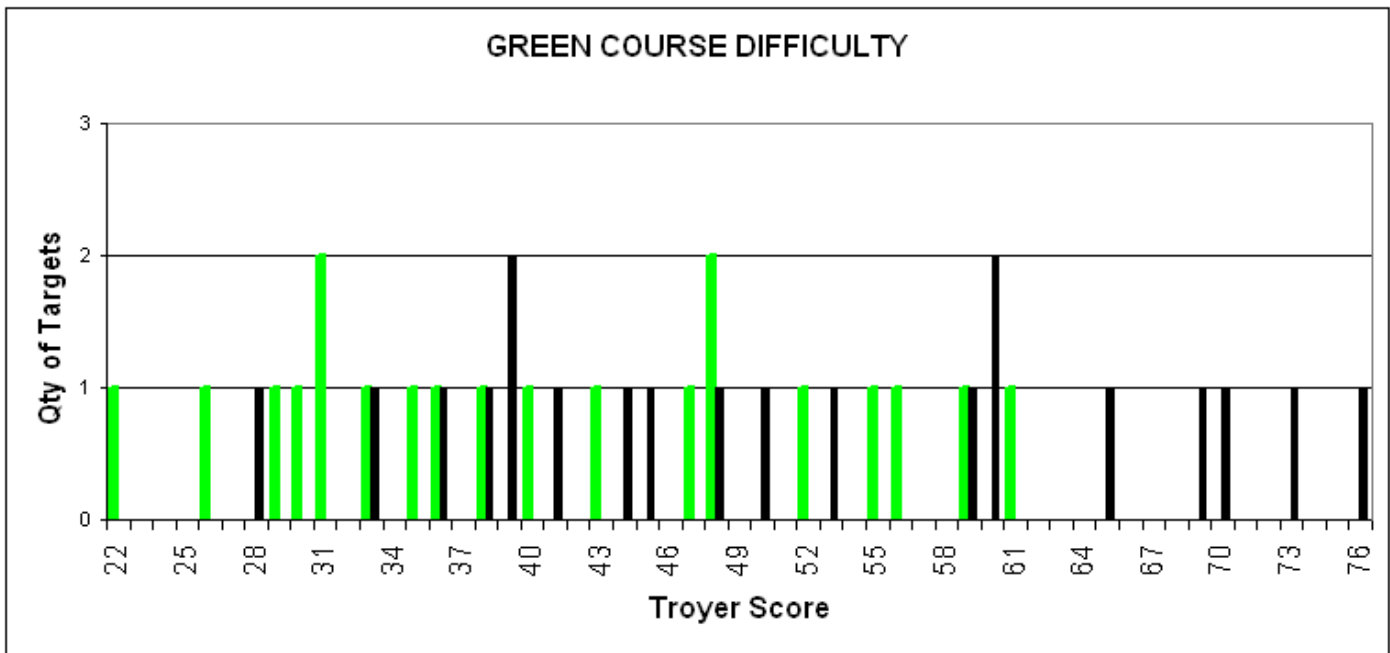

Stack	Edward	Hunter	16	8	15	39	9th Hunter	
Fredrick	Robert	Hunter	14	13	9	36	10th Hunter	
Felton Jr.	Robert W	Hunter	2	17	15	34		
Erler	Joe	Hunter	13	10	9	32		
Lykins Jr.	Thomas E.	Hunter	10	8	11	29		
Warhorse	James	Hunter	8	9	8	25		
Cecil	Don	Hunter	2	10	5	17		

Course Difficulties

The difficulties announced before and during the match were in error and did not reflect Troyer factors for distance (over 45yds), dark lanes, wind, nor multiple conditions. Most competitors would agree that "If Conditions" did apply, especially for wind. For those wanting to see the Excel file from which this page has been extracted, go [here](#). The original difficulties (shown in color below) and the corrected difficulties (shown in Black in the charts below) as computed by the Bluegrass Airgun Club are: