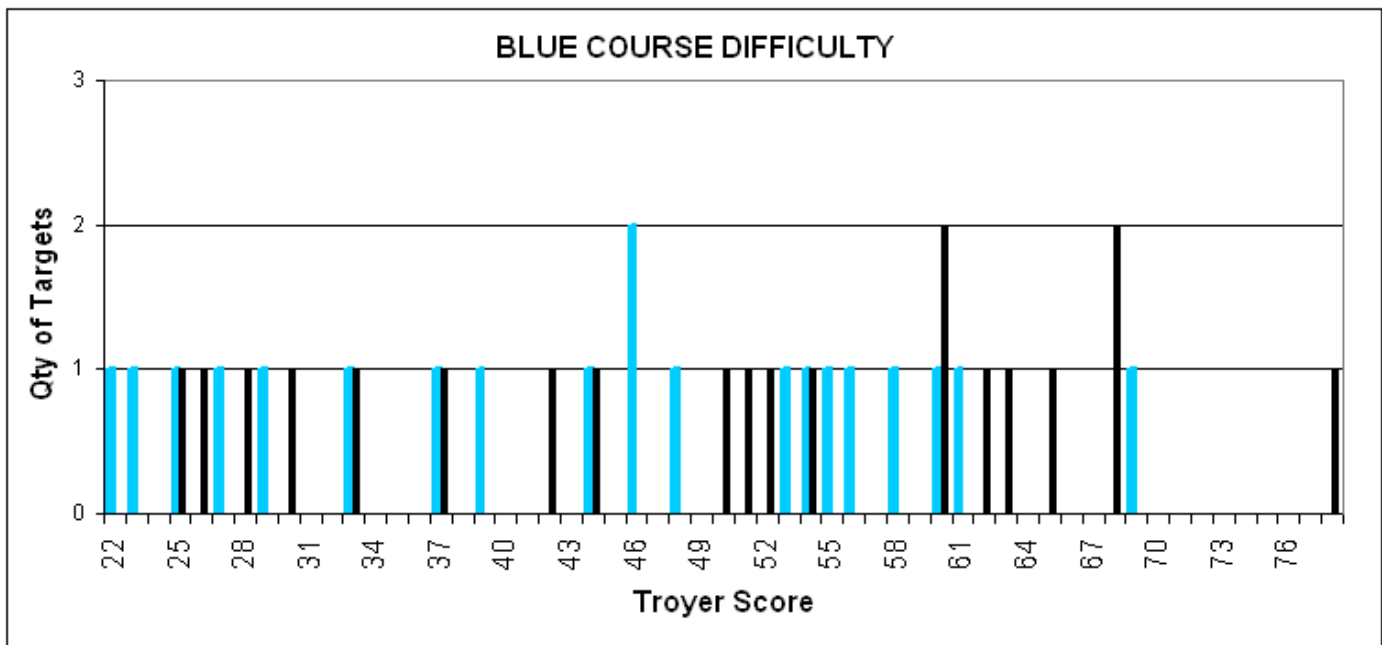

BLUE STATISTICS		
	No Conditions	If Conditions
Ave =	44.3	49.8
Std Dev =	14.2	16.0
Max =	69.4	78.1
Min =	22.0	24.8
Median =	47	53

Shooters and Equipment