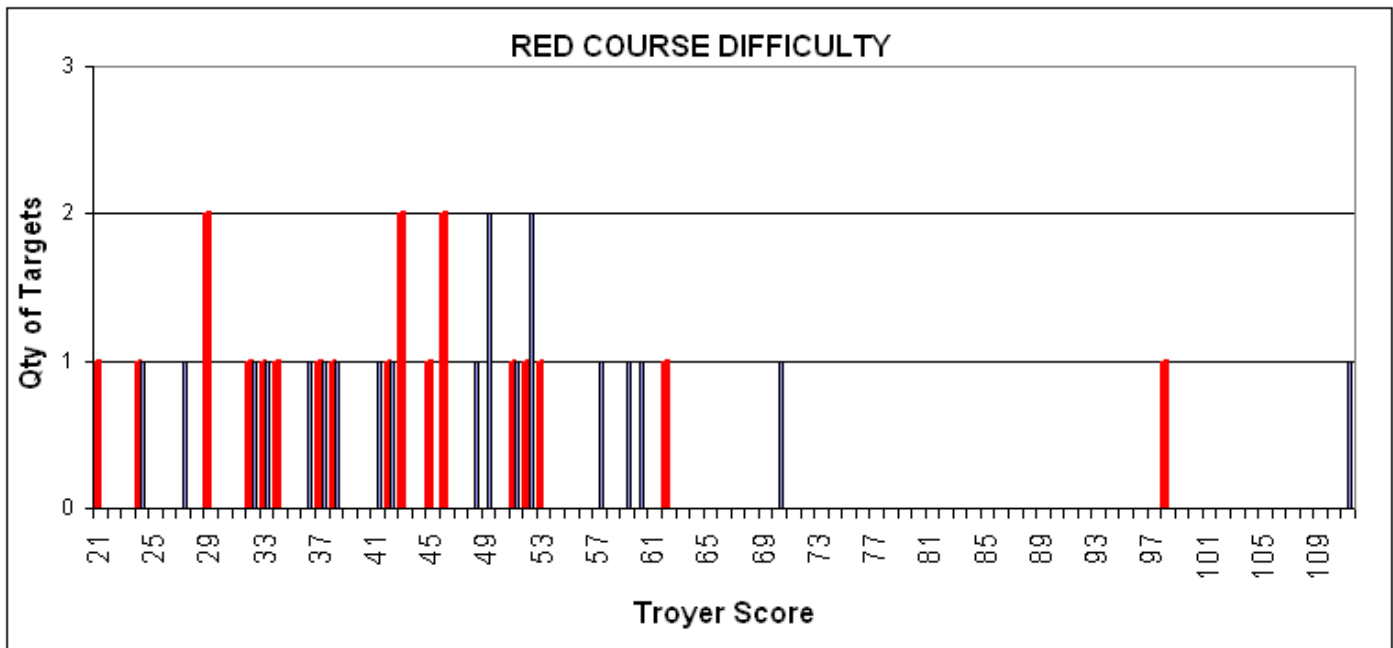

RED STATISTICS		
	No Conditions	If Conditions
Ave =	43.0	48.3
Std Dev =	16.7	18.8
Max =	98.3	110.5
Min =	20.9	23.5
Median =	43	49